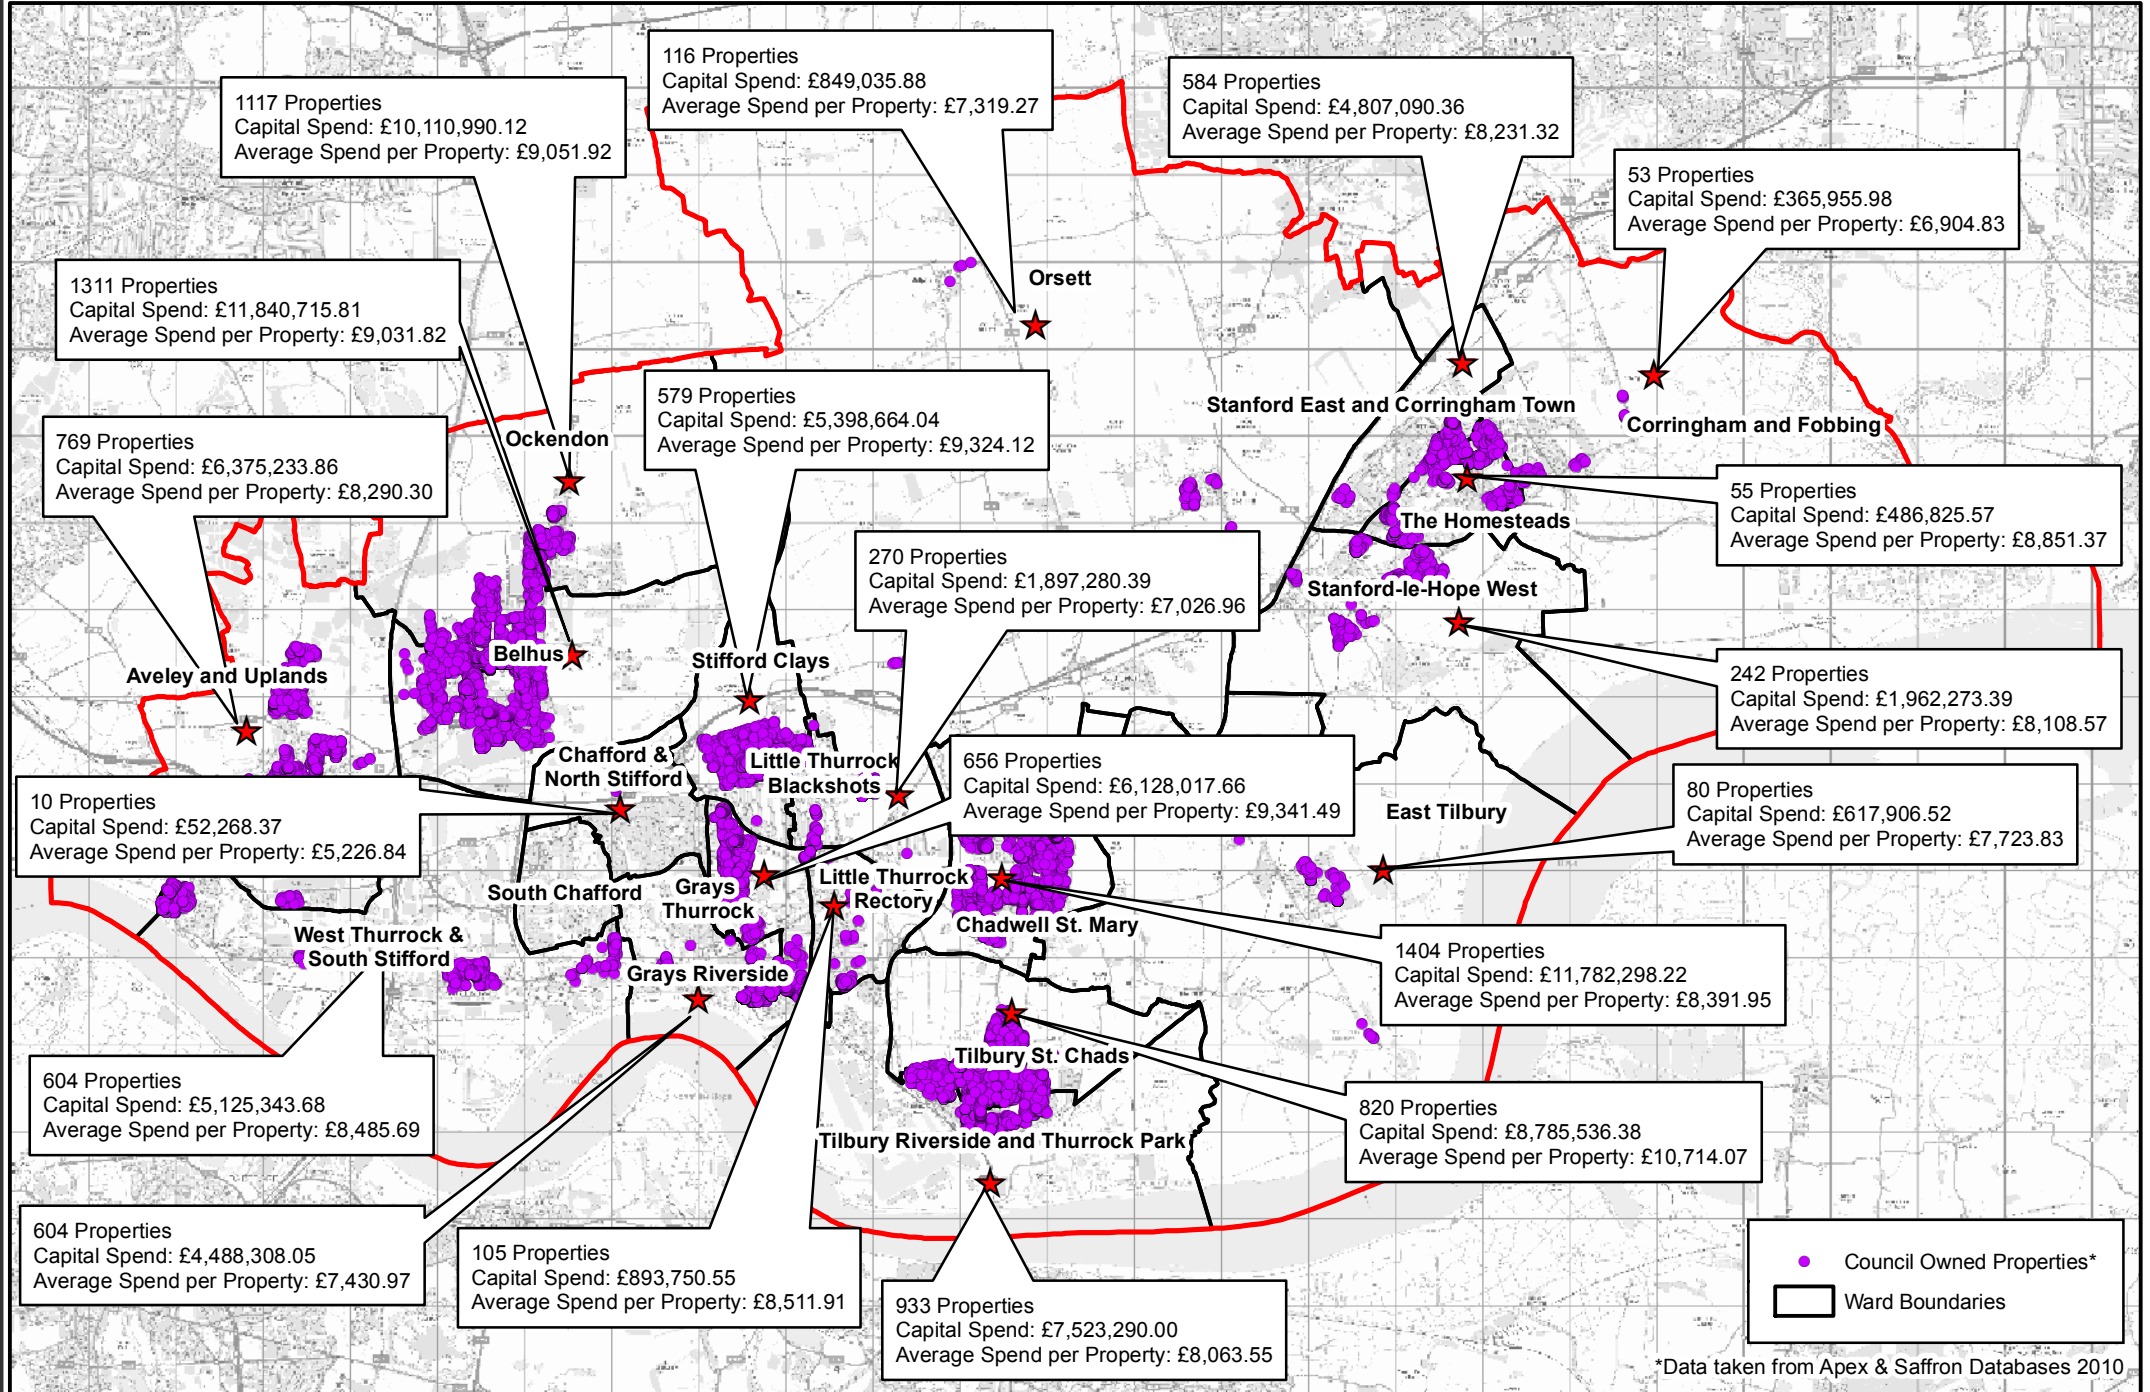

Capital Spend of Council Properties by Locality

● Council Owned Properties*
 □ Ward Boundaries

*Data taken from Apex & Saffron Databases 2010